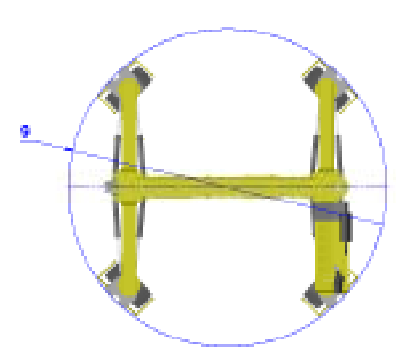

## Combilift Mobile Gantry

Efficient Solution for Over Sized & Out of Gauge Loads

- The Combi-MG allows for increased storage with reduced aisle widths of just 5' (1.5m)
- Available in V3800 Kubota Diesel engine and LP Gas option
- Multi-directional, 6 steering options
- Overall dimensions can be customised to suit the customers application
- Side shift 200"/5080mm. Full side shift from left to right increases storage and flexibility

[www.combilift.com](http://www.combilift.com)

STANDARD BUILD *CUSTOMIZATION AVAILABLE		Metric		Imperial	
		Combi-MG	Combi-MG-T	Combi-MG	Combi-MG-T
REF	DESCRIPTION	Trailer to Ground	Telescopic Higher Lift stroke	Trailer to Ground	Telescopic Higher Lift stroke
1	Overall length*	5000mm		197"	
2	Overall width*	4400mm		173"	
3	Overall height*	5500mm	5500mm - 7300mm	217"	217" - 287"
4	Ground clearance under side section	275mm		11"	
5	Height over engine	2700mm		106"	
6	Wheel base	4150mm		163"	
7	Width of load area	3000mm		118"	
8	Height of load area*	4000mm	4000mm - 5800mm	157"	157" - 228"
9	Minimum outside radius	6700mm		264"	
10	Lift stroke*	1800mm		71"	
A	Capacity	20,000kg – 80,000kg		44,000 lbs. – 176,000 lbs.	
B	Unladen weight	13,000kg		29,000 lbs.	
C	Gradeability	5% Fully Loaded			
D	Maximum ground speed	6 km/h		4 mph	
E	Engine*	96HP V3800 Kubota Diesel Engine		72kW V3800 Kubota Diesel Engine	
F	Electric's	12 Volt			
G	Tyres	4 x Super Elastic Puncture Proof Tyres			
H	Standard Colour	Yellow & Grey			