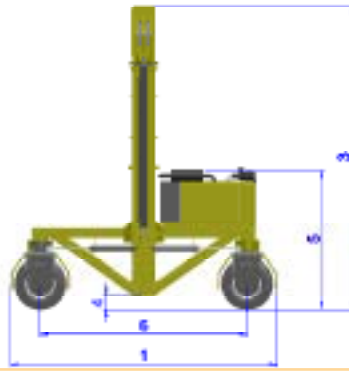

## Combilift Mobile Gantry

Efficient Solution for Over Sized & Out of Gauge Loads

- The Combi-MG allows for increased storage with reduced aisle widths of just 5' (1.5m)
- Available in V3800 Kubota Diesel engine and LP Gas option
- Multi-directional, 6 steering options
- Overall dimensions can be customised to suit the customers application
- Side shift 200"/5080mm. Full side shift from left to right increases storage and flexibility

[www.combilift.com](http://www.combilift.com)

STANDARD BUILD *CUSTOMIZATION AVAILABLE		Metric		Imperial	
		Combi-MG	Combi-MG-T	Combi-MG	Combi-MG-T
REF	DESCRIPTION	Trailer to Ground	Telescopic Higher Lift stroke	Trailer to Ground	Telescopic Higher Lift stroke
1	Overall length*	5000mm		197"	
2	Overall width*	4400mm		173"	
3	Overall height*	5500mm	5500mm - 7300mm	217"	217" - 287"
4	Ground clearance under side section	275mm		11"	
5	Height over engine	2700mm		106"	
6	Wheel base	4150mm		163"	
7	Width of load area	3000mm		118"	
8	Height of load area*	4000mm	4000mm - 5800mm	157"	157" - 228"
9	Minimum outside radius	6700mm		264"	
10	Lift stroke*	1800mm		71"	
A	Capacity	20,000kg – 80,000kg		44,000 lbs. – 176,000 lbs.	
B	Unladen weight	13,000kg		29,000 lbs.	
C	Gradeability	5% Fully Loaded			
D	Maximum ground speed	6 km/h		4 mph	
E	Engine*	96HP V3800 Kubota Diesel Engine		72kW V3800 Kubota Diesel Engine	
F	Electric's	12 Volt			
G	Tyres	4 x Super Elastic Puncture Proof Tyres			
H	Standard Colour	Yellow & Grey			