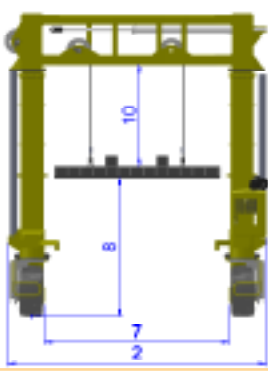

## Combilift Mobile Gantry

Efficient Solution for Over Sized & Out of Gauge Loads

- The Combi-MG allows for increased storage with reduced aisle widths of just 5' (1.5m)
- Available in V3800 Kubota Diesel engine and LP Gas option
- Multi-directional, 6 steering options
- Overall dimensions can be customised to suit the customers application
- Side shift 200"/5080mm. Full side shift from left to right increases storage and flexibility

[www.combilift.com](http://www.combilift.com)

STANDARD BUILD *CUSTOMIZATION AVAILABLE		Metric		Imperial	
		Combi-MG	Combi-MG-T	Combi-MG	Combi-MG-T
REF	DESCRIPTION	Trailer to Ground	Telescopic Higher Lift stroke	Trailer to Ground	Telescopic Higher Lift stroke
1	Overall length*	5000mm		197"	
2	Overall width*	4400mm		173"	
3	Overall height*	5500mm	5500mm - 7300mm	217"	217" - 287"
4	Ground clearance under side section	275mm		11"	
5	Height over engine	2700mm		106"	
6	Wheel base	4150mm		163"	
7	Width of load area	3000mm		118"	
8	Height of load area*	4000mm	4000mm - 5800mm	157"	157" - 228"
9	Minimum outside radius	6700mm		264"	
10	Lift stroke*	1800mm		71"	
A	Capacity	20,000kg – 80,000kg		44,000 lbs. – 176,000 lbs.	
B	Unladen weight	13,000kg		29,000 lbs.	
C	Gradeability	5% Fully Loaded			
D	Maximum ground speed	6 km/h		4 mph	
E	Engine*	96HP V3800 Kubota Diesel Engine		72kW V3800 Kubota Diesel Engine	
F	Electric's	12 Volt			
G	Tyres	4 x Super Elastic Puncture Proof Tyres			
H	Standard Colour	Yellow & Grey			